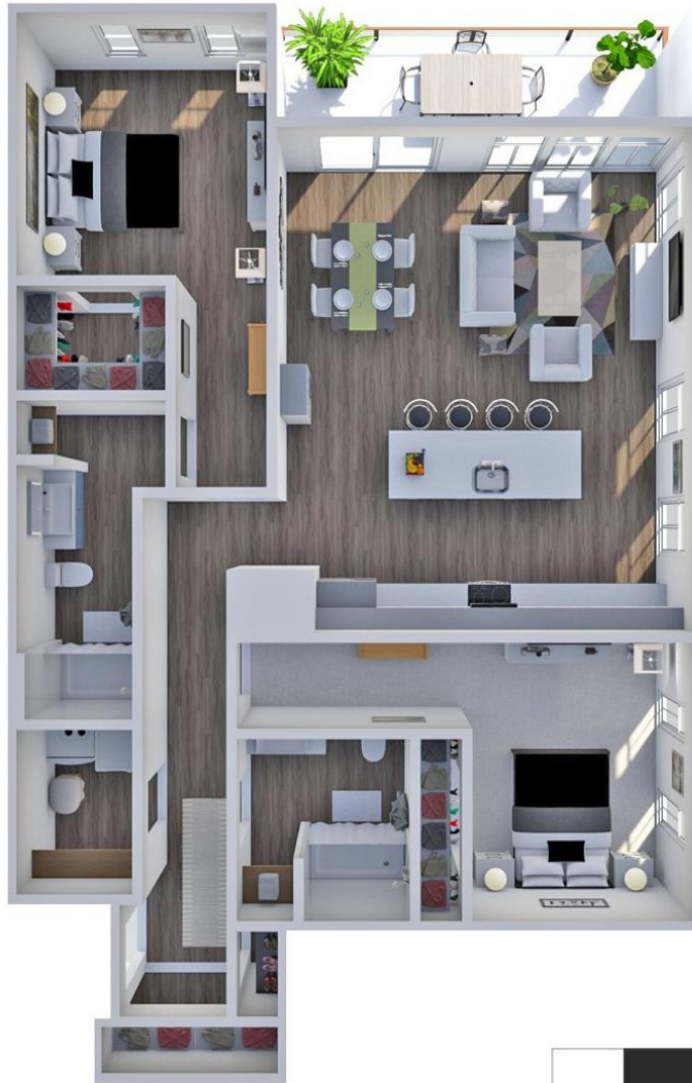

STYLE 2J-1

2 BED
2 BATH
1301 SQFT

THE DISTRICT

FL 1-3

Building: Lithia Lofts

NOTES:

Apartment:

Rent: