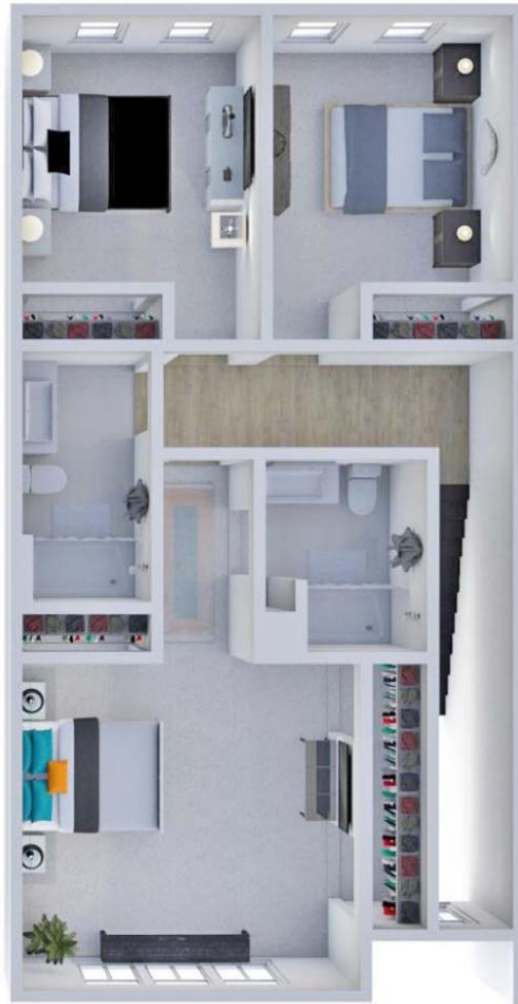

STYLE TH1

3 BED
2.5 BATH
1540 SQFT

THE DISTRICT

Building: Townhomes

NOTES:

Apartment:

Rent:

Available: