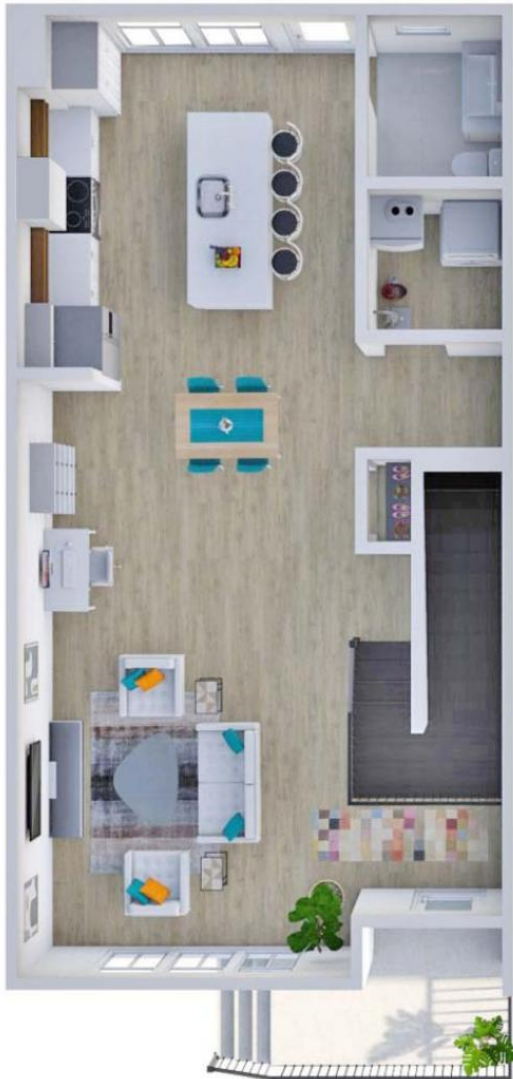

STYLE TH1

3 BED
2.5 BATH
1540 SQFT

THE DISTRICT

Building: Townhomes

NOTES:

Apartment:

Rent:

Available: